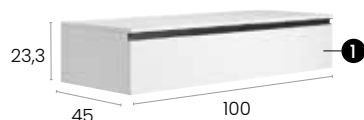

Málaga 100 1C

Características · Features

Mueble Málaga de 100 cm. suspendido con 1 cajón y autocierre silencioso.

Malaga 100 cm. wall hung with 1 soft close drawer.

Acabados · Finishes

	845MU80100		566MU80100		503MU80100
	516MU80100		507MU80100		568MU80100
	846MU80100		510MU80100		572MU80100
	564MU80100		512MU80100		570MU80100
	562MU80100		505MU80100		

PVP · RRP

Mueble · Furniture **161 €**

↗ TAPA NO INCLUIDA
WORKTOP NOT INCLUDED

Cajón sin salvafón
Without cutout