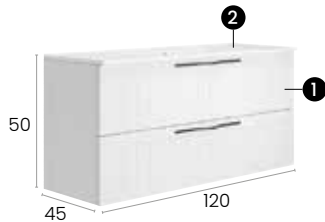

Total · Total **492 €**

Cottage 120 1S

Características · Features

Mueble Cottage 120 cm. con 1 seno, 2 cajones slim con autocierre.

Cottage 120 cm. unit for single basin with 2 slim and auto closing silent drawers.