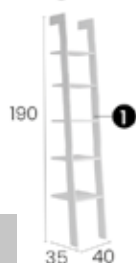

Málaga 30 cm. wall hung with 1 soft close door.

Acabados · Finishes

PVP · RRP

Mueble · Furniture **101 €**

Repisa Escalera · Shelving Ladder

Características · Features

Escalera estantes con 5 baldas fijas

Shelving ladder with 5 fixed shelves