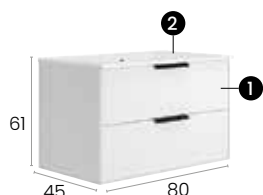

Alborán 60 cm. wall hung unit with integrated sink and 2 auto-closing silent drawers.

Acabados · Finishes

PVP · RRP

Mueble · Furniture **320 €**
Lavabo · Washbasin **88 €**

Total · Total **408 €**

Alborán 80 2C