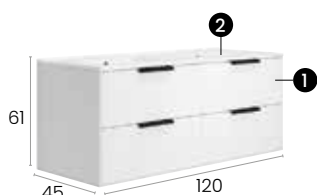

Alborán 120 4C

Características · Features

Mueble Alborán de 120 cm. suspendido con lavabo integral, 4 cajones y autocierre silencioso.

Solo disponible para 2 senos.

Alborán 120 cm. wall hung unit with integrated sink and 4 auto-closing silent drawers.

Only available with double sink basin.