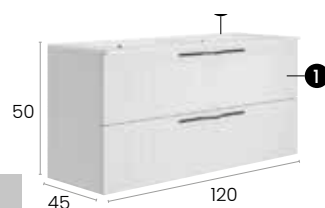

Total · Total **671 €**

Cottage 120 2S

Características · Features

Mueble Cottage 120 cm. con 2 senos, 2 cajones slim con autocierre.

Cottage 120 cm. unit for double basin with 2 slim and auto closing silent drawers.