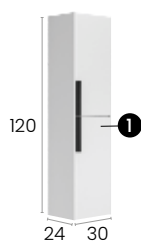

Alborán Columna · Column

Características · Features

Acabados · Finishes

PVP · RRP

Columna · Column **300 €**

Columna Alborán suspendida con 2 puertas con autocierre silencioso.

Alborán wall hung column with 2 doors with silent self-closing.

391AP00030

392AP00030

393AP00030

394AP00030