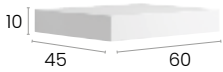

Características · Features

Tapa 60 cm. construida en PVC
Worktop 60 cm. made in PVC