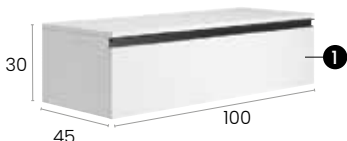

Málaga 100 C

Características · Features

Mueble Málaga de 100 cm. suspendido con 1 cajón y autocierre silencioso.

Malaga 100 cm. wall hung with 1 soft close drawer.

Acabados · Finishes

	845MU90100		566MU90100		503MU90100
	516MU90100		507MU90100		568MU90100
	846MU90100		510MU90100		572MU90100
	564MU90100		512MU90100		570MU90100
	562MU90100		505MU90100		

PVP · RRP

Mueble · Furniture **161 €**

↗ TAPA NO INCLUIDA
WORKTOP NOT INCLUDED